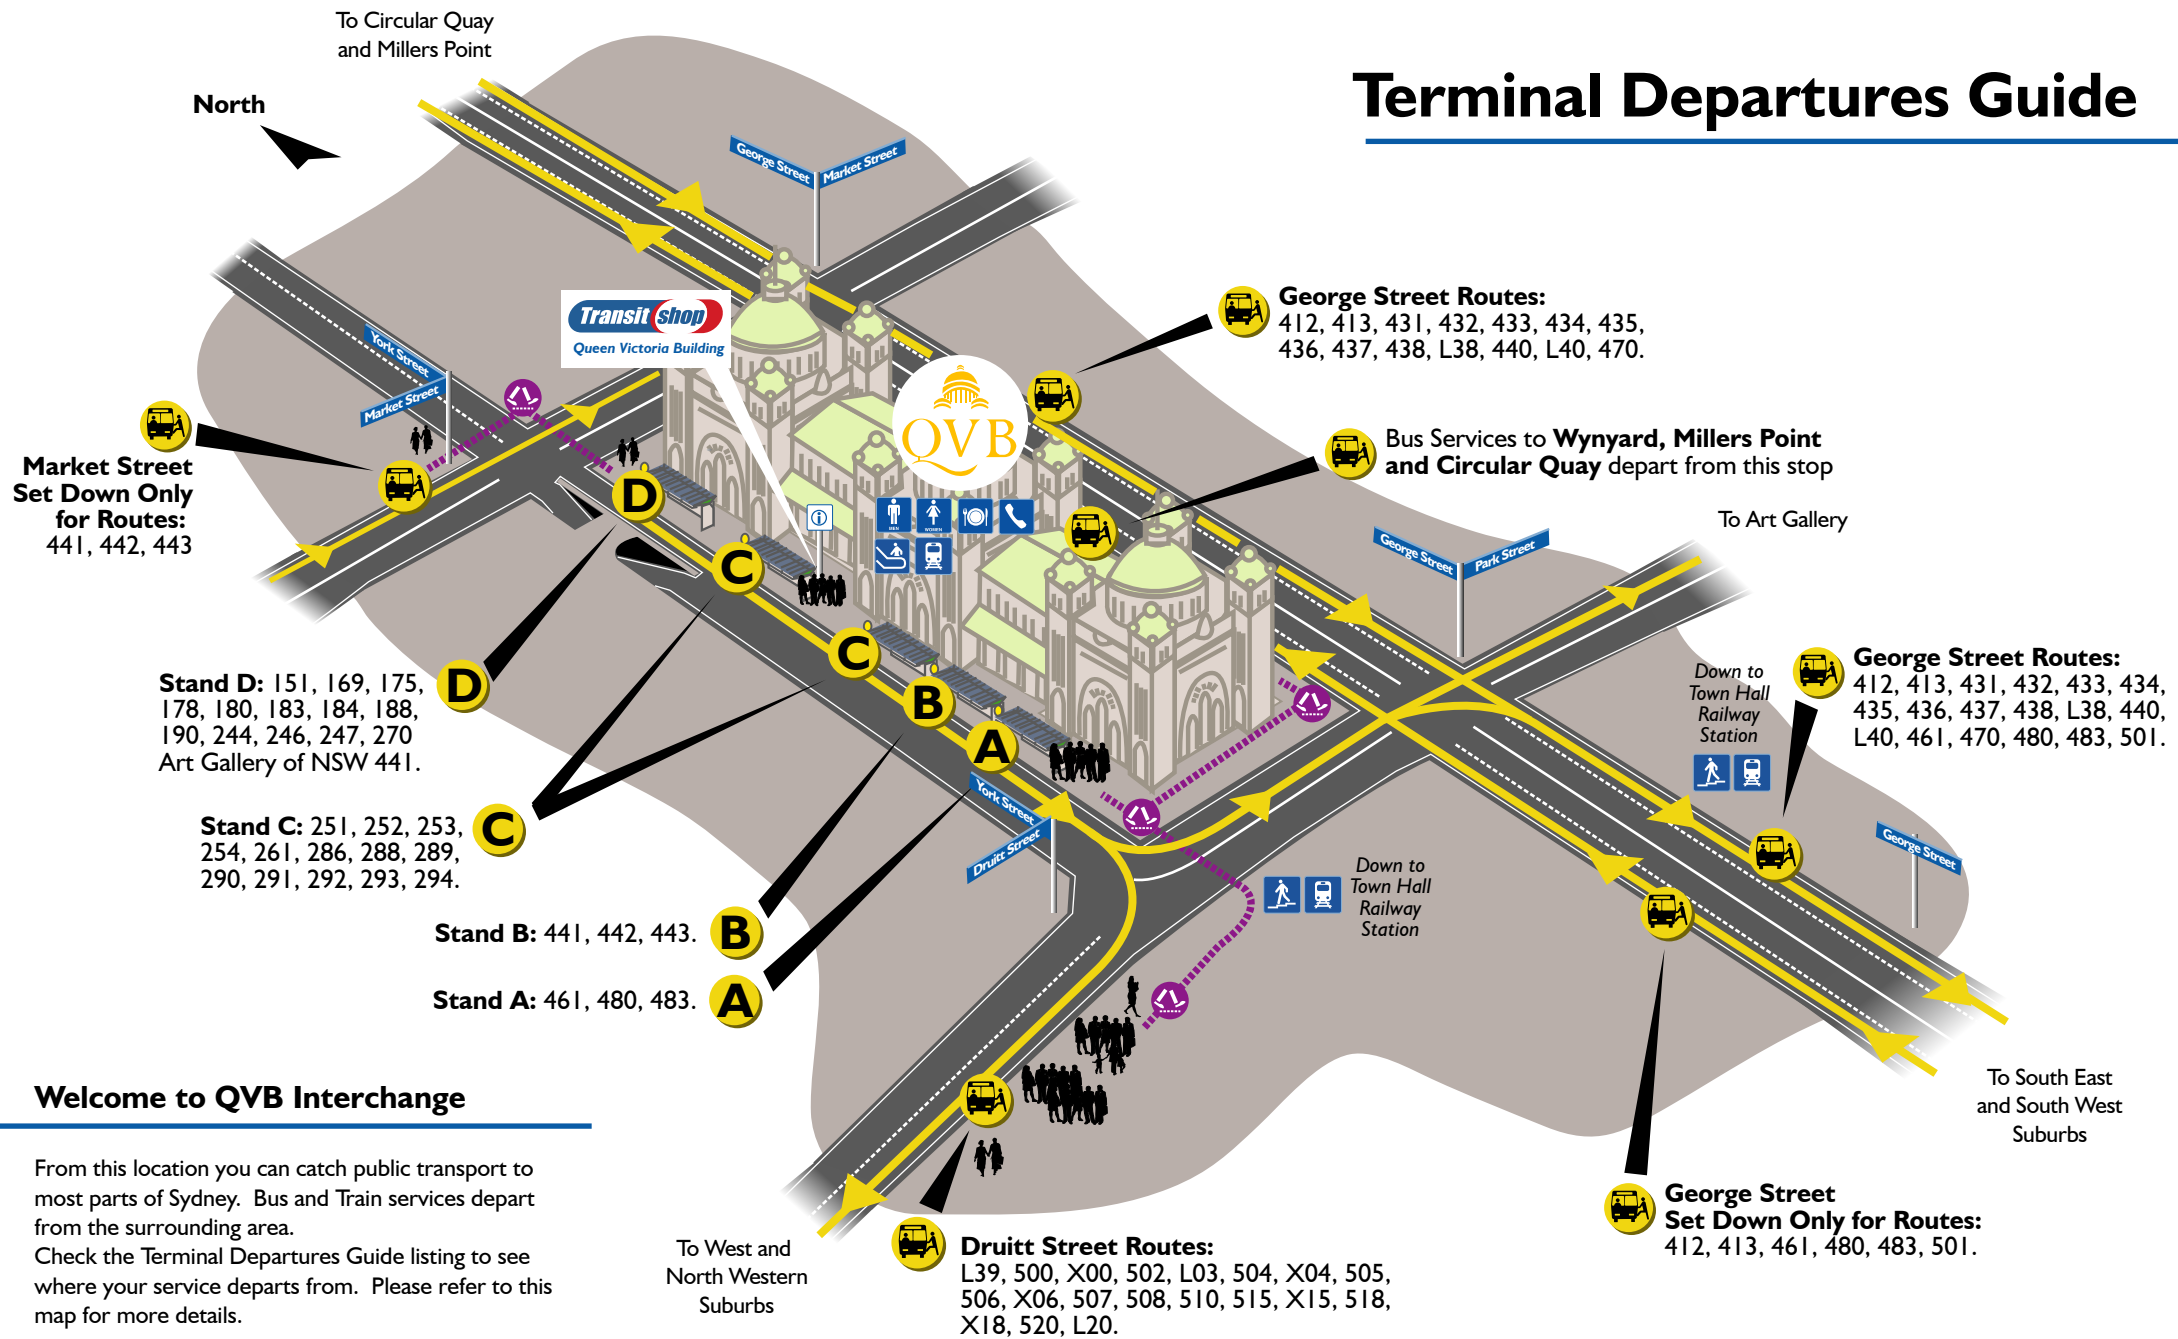

Terminal Departures Guide

Welcome to QVB Interchange

From this location you can catch public transport to most parts of Sydney. Bus and Train services depart from the surrounding area. Check the Terminal Departures Guide listing to see where your service departs from. Please refer to this map for more details.