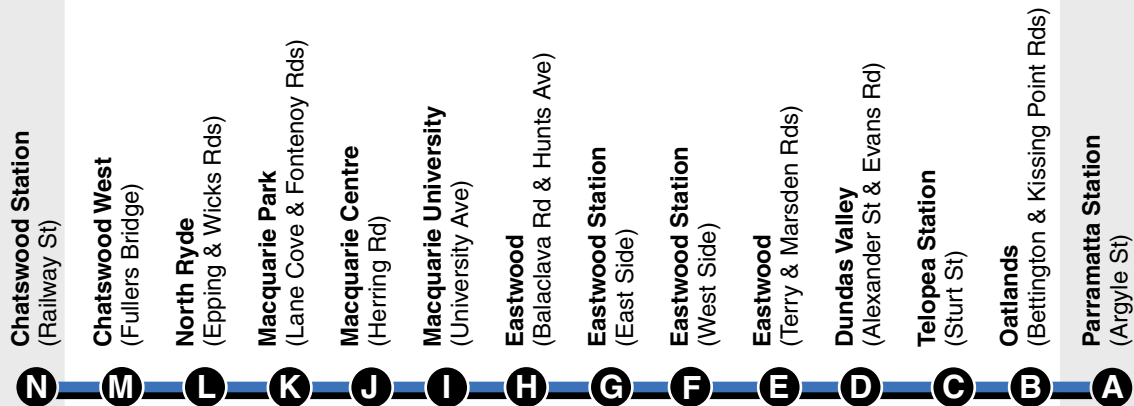

SERVICES TO PARRAMATTA

545

Time Period

Showing Route Number

Saturday

AM

PM

545	.....	.....	.....	.....	.....	.....	.....	.....	.....	6:31	6:36	6:43	6:47	6:53	7:05
545	.....	.....	.....	.....	.....	.....	.....	.....	.....	7:01	7:06	7:13	7:17	7:23	7:35
545	6:49	6:54	7:01	7:06	7:12	7:15	7:20	7:25	7:31	7:36	7:43	7:47	7:53	8:05	8:05
545	7:19	7:24	7:31	7:36	7:42	7:45	7:50	7:55	8:01	8:06	8:13	8:17	8:23	8:35	8:35
545	7:49	7:54	8:01	8:06	8:12	8:15	8:20	8:25	8:31	8:36	8:43	8:47	8:53	9:05	9:05
545	8:19	8:24	8:31	8:36	8:42	8:45	8:50	8:55	9:01	9:06	9:13	9:17	9:23	9:35	9:35
545	8:49	8:54	9:01	9:06	9:12	9:15	9:20	9:25	9:31	9:36	9:43	9:47	9:53	10:05	10:05
545	9:19	9:24	9:31	9:36	9:42	9:45	9:50	9:55	10:01	10:06	10:13	10:17	10:23	10:35	10:35
545	9:39	9:44	9:51	9:56	10:02	10:05	10:10	10:15	10:21	10:26	10:33	10:37	10:43	10:55	10:55
545	9:59	10:04	10:11	10:16	10:22	10:25	10:30	10:35	10:41	10:46	10:53	10:57	11:03	11:15	11:15
545	10:19	10:24	10:31	10:36	10:42	10:45	10:50	10:55	11:01	11:06	11:13	11:17	11:23	11:35	11:35
545	10:39	10:44	10:51	10:56	11:02	11:05	11:10	11:15	11:21	11:26	11:33	11:37	11:43	11:55	11:55
545	10:59	11:04	11:11	11:16	11:22	11:25	11:30	11:35	11:41	11:46	11:53	11:57	12:03	12:15	12:15
545	11:19	11:24	11:31	11:36	11:42	11:45	11:50	11:55	12:01	12:06	12:13	12:17	12:23	12:35	12:35
545	11:39	11:44	11:51	11:56	12:02	12:05	12:10	12:15	12:21	12:26	12:33	12:37	12:43	12:55	12:55
545	11:59	12:04	12:11	12:16	12:22	12:25	12:30	12:35	12:41	12:46	12:53	12:57	1:03	1:15	1:15
545	12:19	12:24	12:31	12:36	12:42	12:45	12:50	12:55	1:01	1:06	1:13	1:17	1:23	1:35	1:35
545	12:39	12:44	12:51	12:56	1:02	1:05	1:10	1:15	1:21	1:26	1:33	1:37	1:43	1:55	1:55
545	12:59	1:04	1:11	1:16	1:22	1:25	1:30	1:35	1:41	1:46	1:53	1:57	2:03	2:15	2:15
545	1:19	1:24	1:31	1:36	1:42	1:45	1:50	1:55	2:01	2:06	2:13	2:17	2:23	2:35	2:35
545	1:39	1:44	1:51	1:56	2:02	2:05	2:10	2:15	2:21	2:26	2:33	2:37	2:43	2:55	2:55
545	1:59	2:04	2:11	2:16	2:22	2:25	2:30	2:35	2:41	2:46	2:53	2:57	3:03	3:15	3:15
545	2:19	2:24	2:31	2:36	2:42	2:45	2:50	2:55	3:01	3:06	3:13	3:17	3:23	3:35	3:35
545	2:39	2:44	2:51	2:56	3:02	3:05	3:10	3:15	3:21	3:26	3:33	3:37	3:43	3:55	3:55
545	2:59	3:04	3:11	3:16	3:22	3:25	3:30	3:35	3:41	3:46	3:53	3:57	4:03	4:15	4:15
545	3:19	3:24	3:31	3:36	3:42	3:45	3:50	3:55	4:01	4:06	4:13	4:17	4:23	4:35	4:35
545	3:39	3:44	3:51	3:56	4:02	4:05	4:10	4:15	4:21	4:26	4:33	4:37	4:43	4:55	4:55
545	3:59	4:04	4:11	4:16	4:22	4:25	4:30	4:35	4:41	4:46	4:53	4:57	5:03	5:15	5:15
545	4:19	4:24	4:31	4:36	4:42	4:45	4:50	4:55	5:01	5:06	5:13	5:17	5:23	5:35	5:35
545	4:39	4:44	4:51	4:56	5:02	5:05	5:10	5:15	5:21	5:26	5:33	5:37	5:43	5:55	5:55