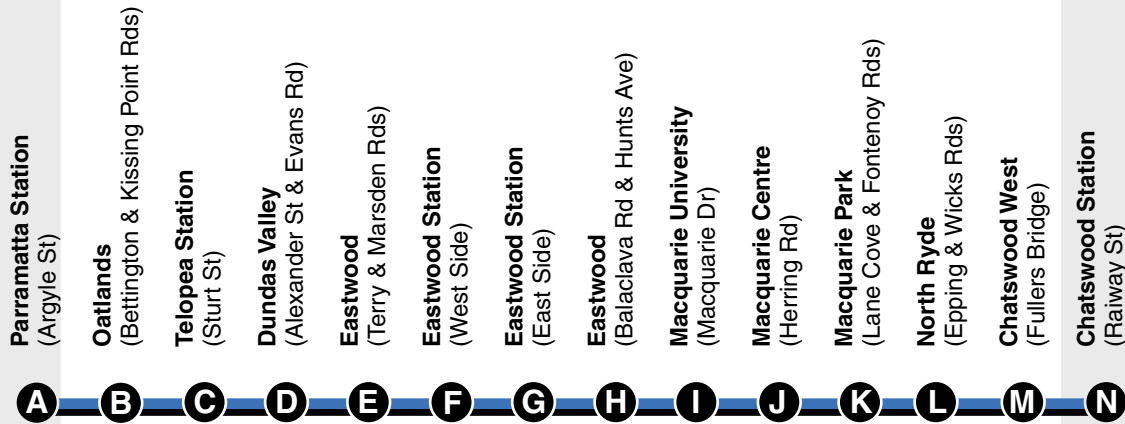

Daily full time service between Parramatta, Telopea, Dundas Valley, Eastwood, Macquarie University, Macquarie Centre and Chatswood.

Route 550

Operates School days only
Monday to Friday limited peak hour service between Parramatta, Eastwood, Macquarie University, Macquarie Centre and Chatswood.

am - normal type / pm - bold type

SERVICES TO CHATSWOOD

545

Time Period

Showing Route Number

Monday to Friday Continued...

PM															
	545 ♿	5:16	5:28	5:34	5:39	5:46	5:53	6:01	6:05	6:10	6:13	6:19	6:23	6:28	6:35
	545 ♿	5:26	5:38	5:44	5:49	5:56	6:02
	545 ♿	5:36	5:48	5:54	5:59	6:05	6:10	6:16	6:20	6:25	6:28	6:34	6:38	6:43	6:50
	545 ♿	5:46	5:58	6:04	6:07	6:13	6:18
	545 ♿	5:57	6:08	6:14	6:17	6:23	6:28	6:34	6:38	6:43	6:46	6:52	6:56	7:01	7:08
	545 ♿	6:23	6:33	6:39	6:42	6:48	6:53	7:01	7:05	7:10	7:13	7:19	7:23	7:28	7:35
	545 ♿	6:38	6:48	6:54	6:57	7:03	7:08	7:16	7:20	7:25
	545 ♿	6:53	7:03	7:09	7:12	7:18	7:23	7:31	7:35	7:40	7:43	7:49	7:53	7:58	8:05
	545 ♿	7:25	7:34	7:38	7:40	7:47	7:52	8:00	8:04	8:09	8:12	8:17	8:21	8:26	8:33
	545 ♿	7:56	8:04	8:08	8:10	8:17	8:22	8:30	8:34	8:39	8:42	8:47	8:51	8:56	9:03
	545 ♿	8:56	9:04	9:08	9:10	9:17	9:22	9:30	9:34	9:39	9:42	9:47	9:51	9:56	10:03
	545 ♿	9:56	10:04	10:08	10:10	10:17	10:22	10:30	10:34	10:39	10:42	10:47	10:51	10:56	11:03
	545 ♿	10:43	10:51	10:55	10:57	11:04	11:09	11:17	11:21	11:26	11:29	11:34	11:38	11:43	11:50
	545 ♿	11:43	11:51	11:55	11:57	12:04	12:09	12:17	12:21	12:26	12:29	12:34	12:38	12:43	12:50